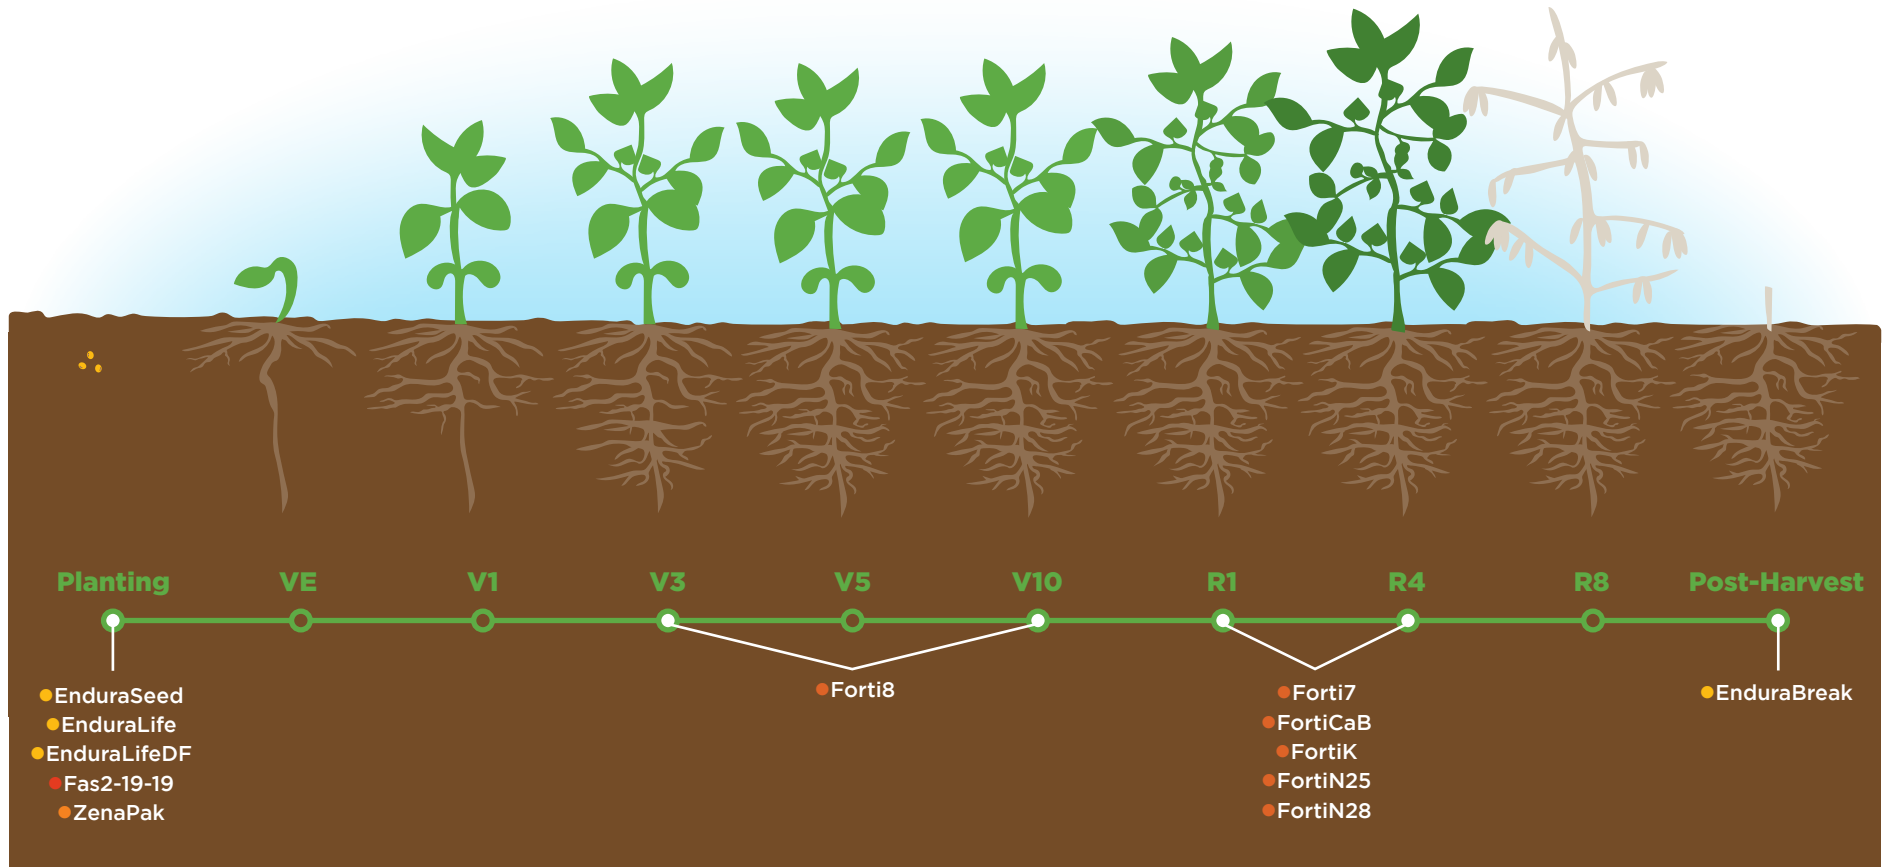

PROVEN & POWERFUL NUTRIENT SOLUTIONS FOR SOYBEANS

ORDER TODAY!

When you're ready to add solutions with the right balance of nutrients for your fields, connect and order. Or, for questions about specific products:

888-906-1510 | info@nutracrop.com

www.nutracrop.com

NUTRA-CROP™

BUILD THE RIGHT NUTRIENT MIX TO MATCH YOUR FIELD

FAS™ GRO Starter Fertilizers

Fas2-19-19

High-quality, Low Salt, High P

Soil rate:

	CEC: 15.0 OM: 2.5% or >	CEC: 12.0 - 14.9 OM: 2.0 - 2.4%	CEC: 6.0 - 11.9 OM: 0.6 - 1.9%	CEC: < 6.0 OM: < 0.6%
10" rows or less	5 gal. / acre	4 gal. / acre	3 gal. / acre	Inquire about row application in soils that fall within this group.
11" to 16" rows	3 gal. / acre	2 gal. / acre		

Easy-mix EDTA Multi-micros

Soil rate: 1-2 quarts per acre

Foliar rate: 1-2 pints per acre

FORTI™ GRO Nutrient Foliar Application

Forti7

Seven Nutrient Supplements

Foliar rate: 32 oz. per acre

Forti8